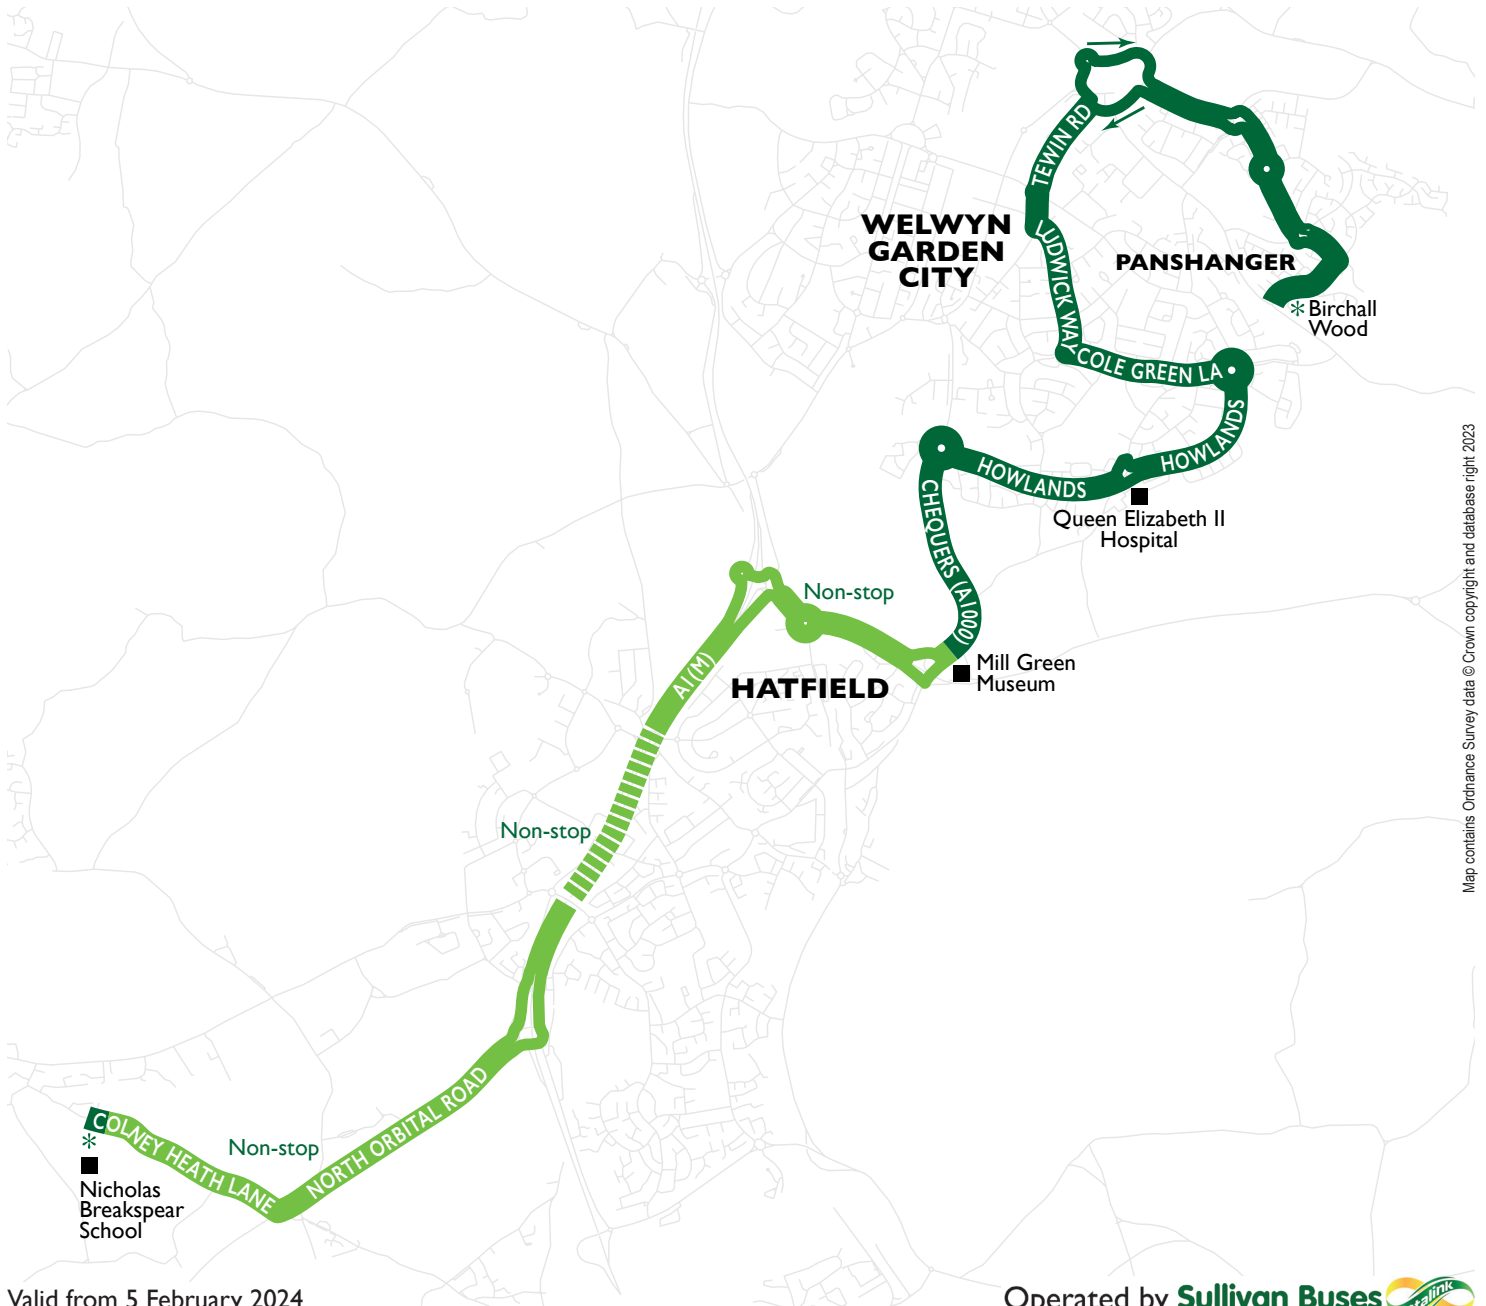

33

Welwyn Gdn City – Oaklands

serving Nicholas Breakspear School

Schooldays (Available to all passengers)

Panshanger Birchall Wood	0720
Moors Walk Poplars	0732
Panshanger Hems Way, Windhill	0724
Ludwick Way Verulam Close	0727
Cole Green Lane Upperfield Road	0730
Howlands Archers Ride	0735
QE II Hospital Stop A	0740
Howlands Hollybush Lane	0743
Mill Green Museum	0752

non-stop

Oaklands outside Nicholas Breakspear School	0815
Oaklands Nicholas Breakspear School Grounds	0815

No service in school holidays or on Saturdays and Sundays.

Map contains Ordnance Survey data © Crown copyright and database right 2023

33

Oaklands – Welwyn Gdn City

serving Nicholas Breakspear School

Schooldays (Available to all passengers)

Oaklands Nicholas Breakspear School Grounds	1520
Oaklands opp Nicholas Breakspear School	1522
non-stop	
Mill Green Museum	1537
Howlands Hollybush Lane	1544
QE II Hospital Stop B	1547
Howlands Archers Ride	1550
Cole Green Lane Upperfield Road	1553
Ludwick Way Knella Road	1557
Panshanger Hens Way, Windhill	1604
Moors Walk Poplars	1606
Panshanger Birchall Wood	1610